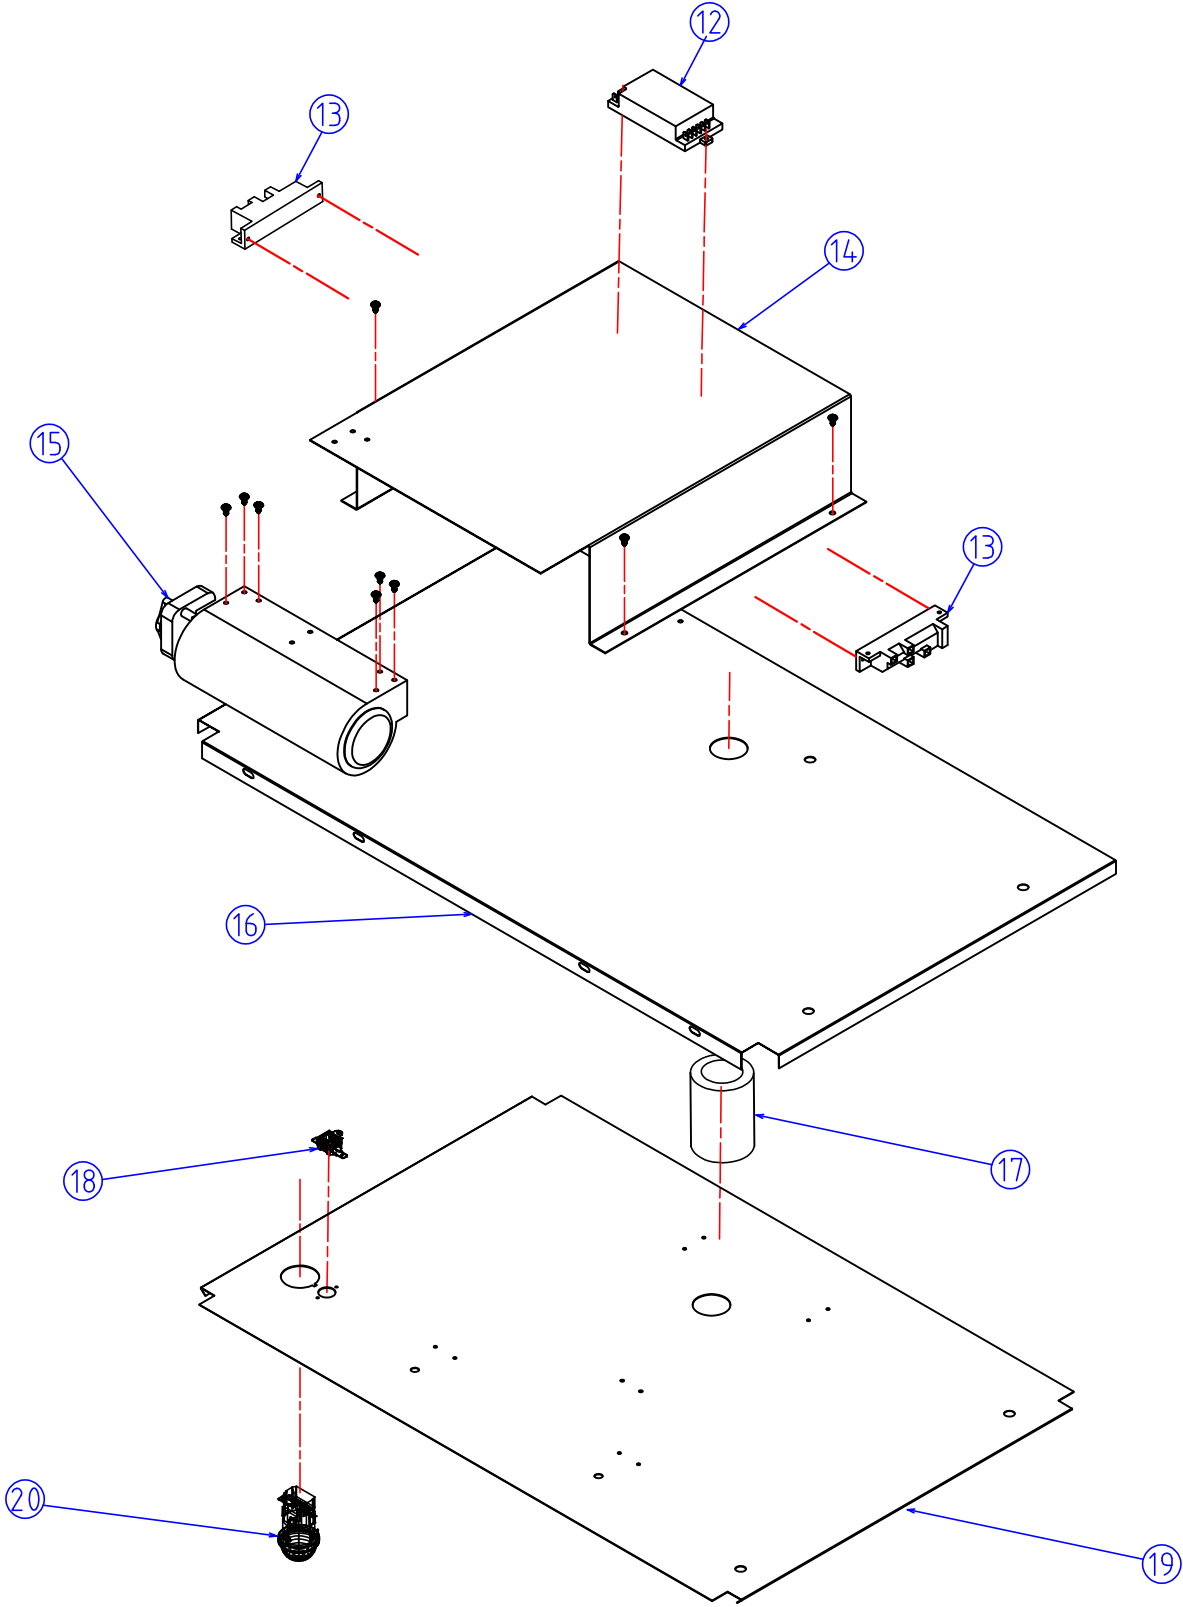

SUPERIOR PART - EXPLODED VIEW

UPPER INNER PART - EXPLODED VIEW

COMBUSTION SYSTEM - EXPLODED VIEW

OVEN - EXPLODED VIEW

30" RANGE - 6 BURNERS

DRAWER: BRAYAN L

VERSION: 1

PAGE 5 OF 6

BACK SIDE - EXPLODED VIEW