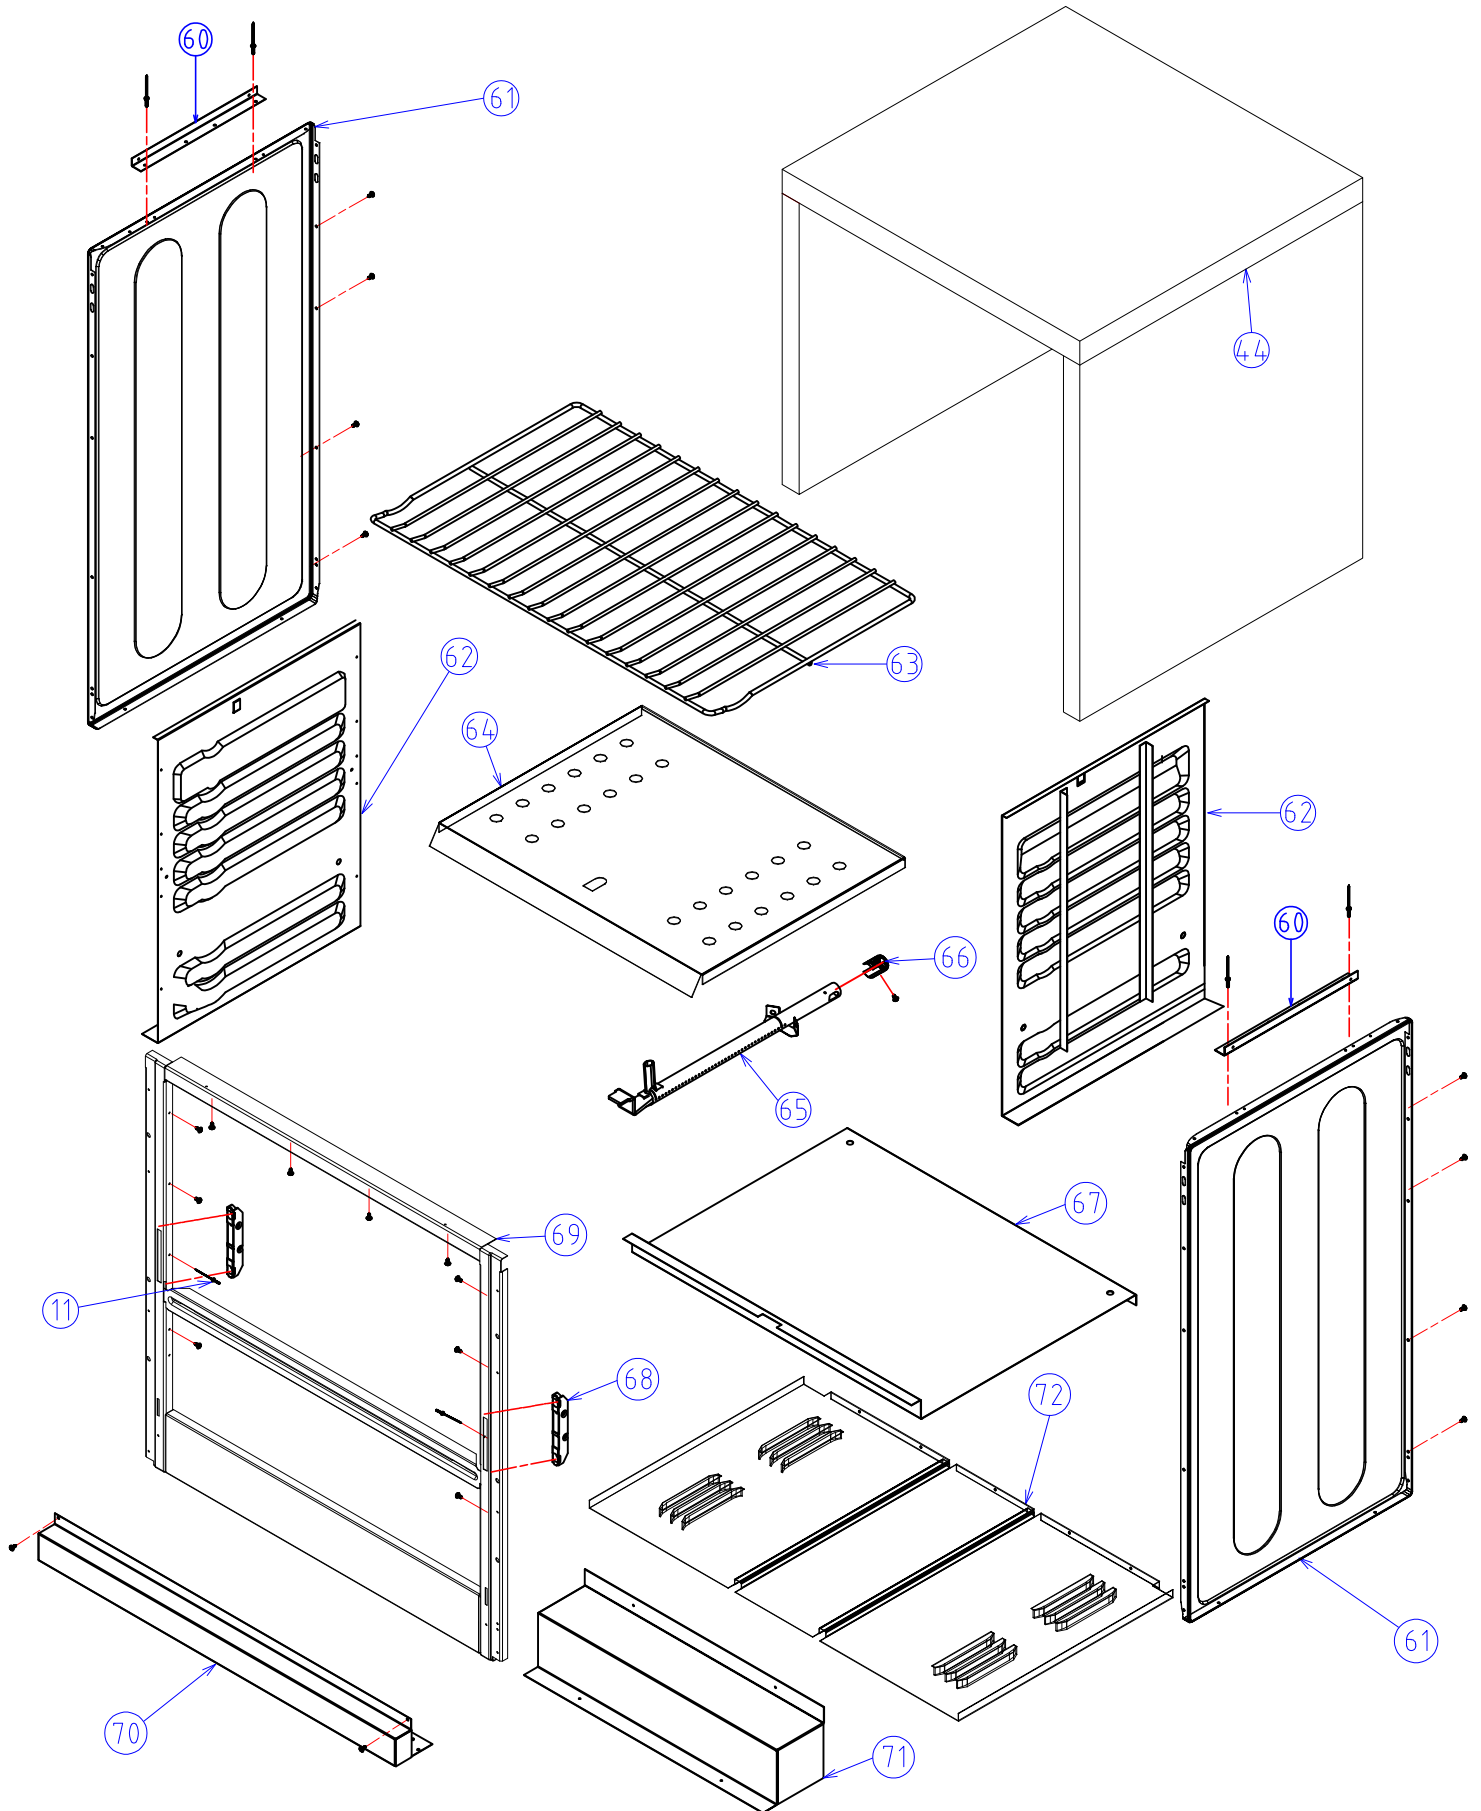

SUPERIOR PART - EXPLODED VIEW

UPPER INNER PART - EXPLODED VIEW

COMBUSTION SYSTEM - EXPLODED VIEW

OVEN - EXPLODED VIEW

30" RANGE - 6 BURNERS

DRAWER: BRAYAN L

VERSION: 1

PAGE 5 OF 6

BACK SIDE - EXPLODED VIEW