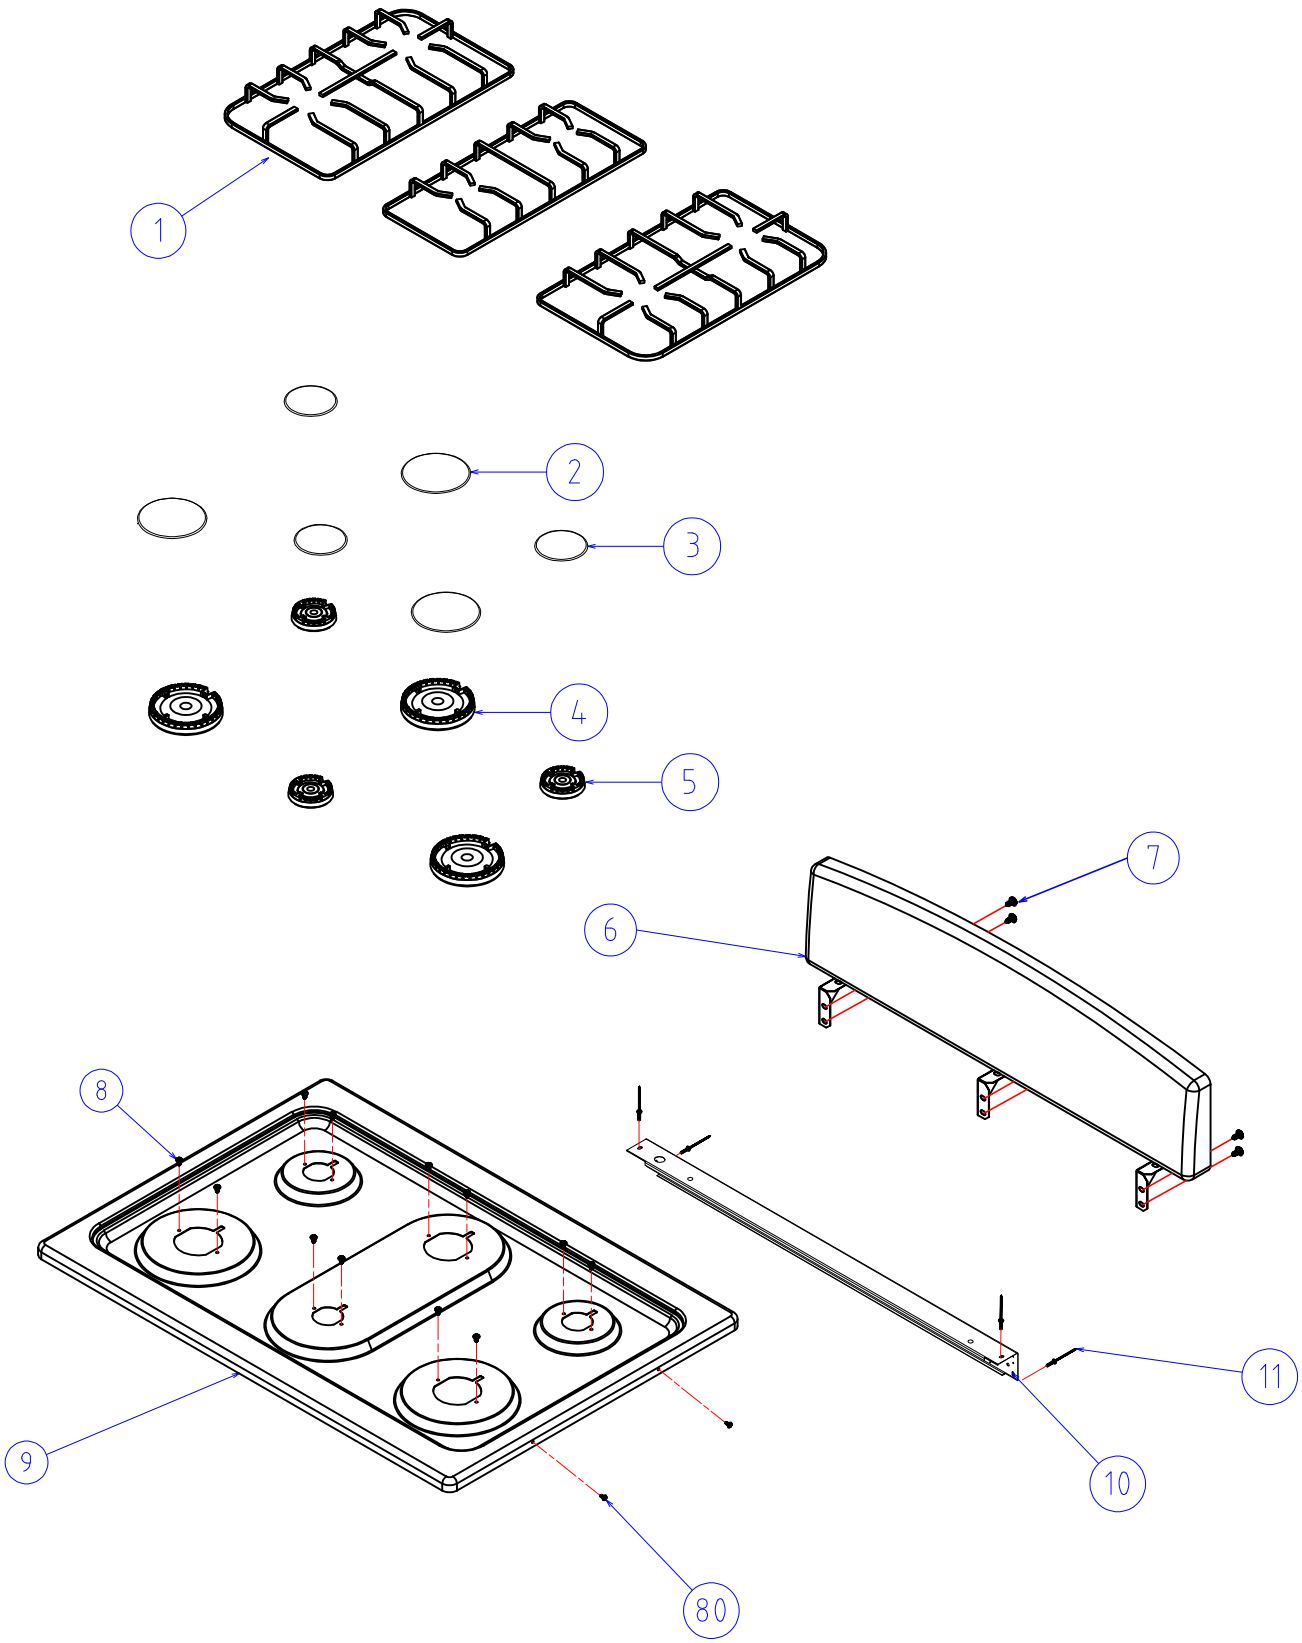

SUPERIOR PART - EXPLODED VIEW

UPPER INNER PART - EXPLODED VIEW

COMBUSTION SYSTEM - EXPLODED VIEW

OVEN - EXPLODED VIEW

30" RANGE - 6 BURNERS

DRAWER: BRAYAN L

VERSION: 1

PAGE 5 OF 6

BACK SIDE - EXPLODED VIEW