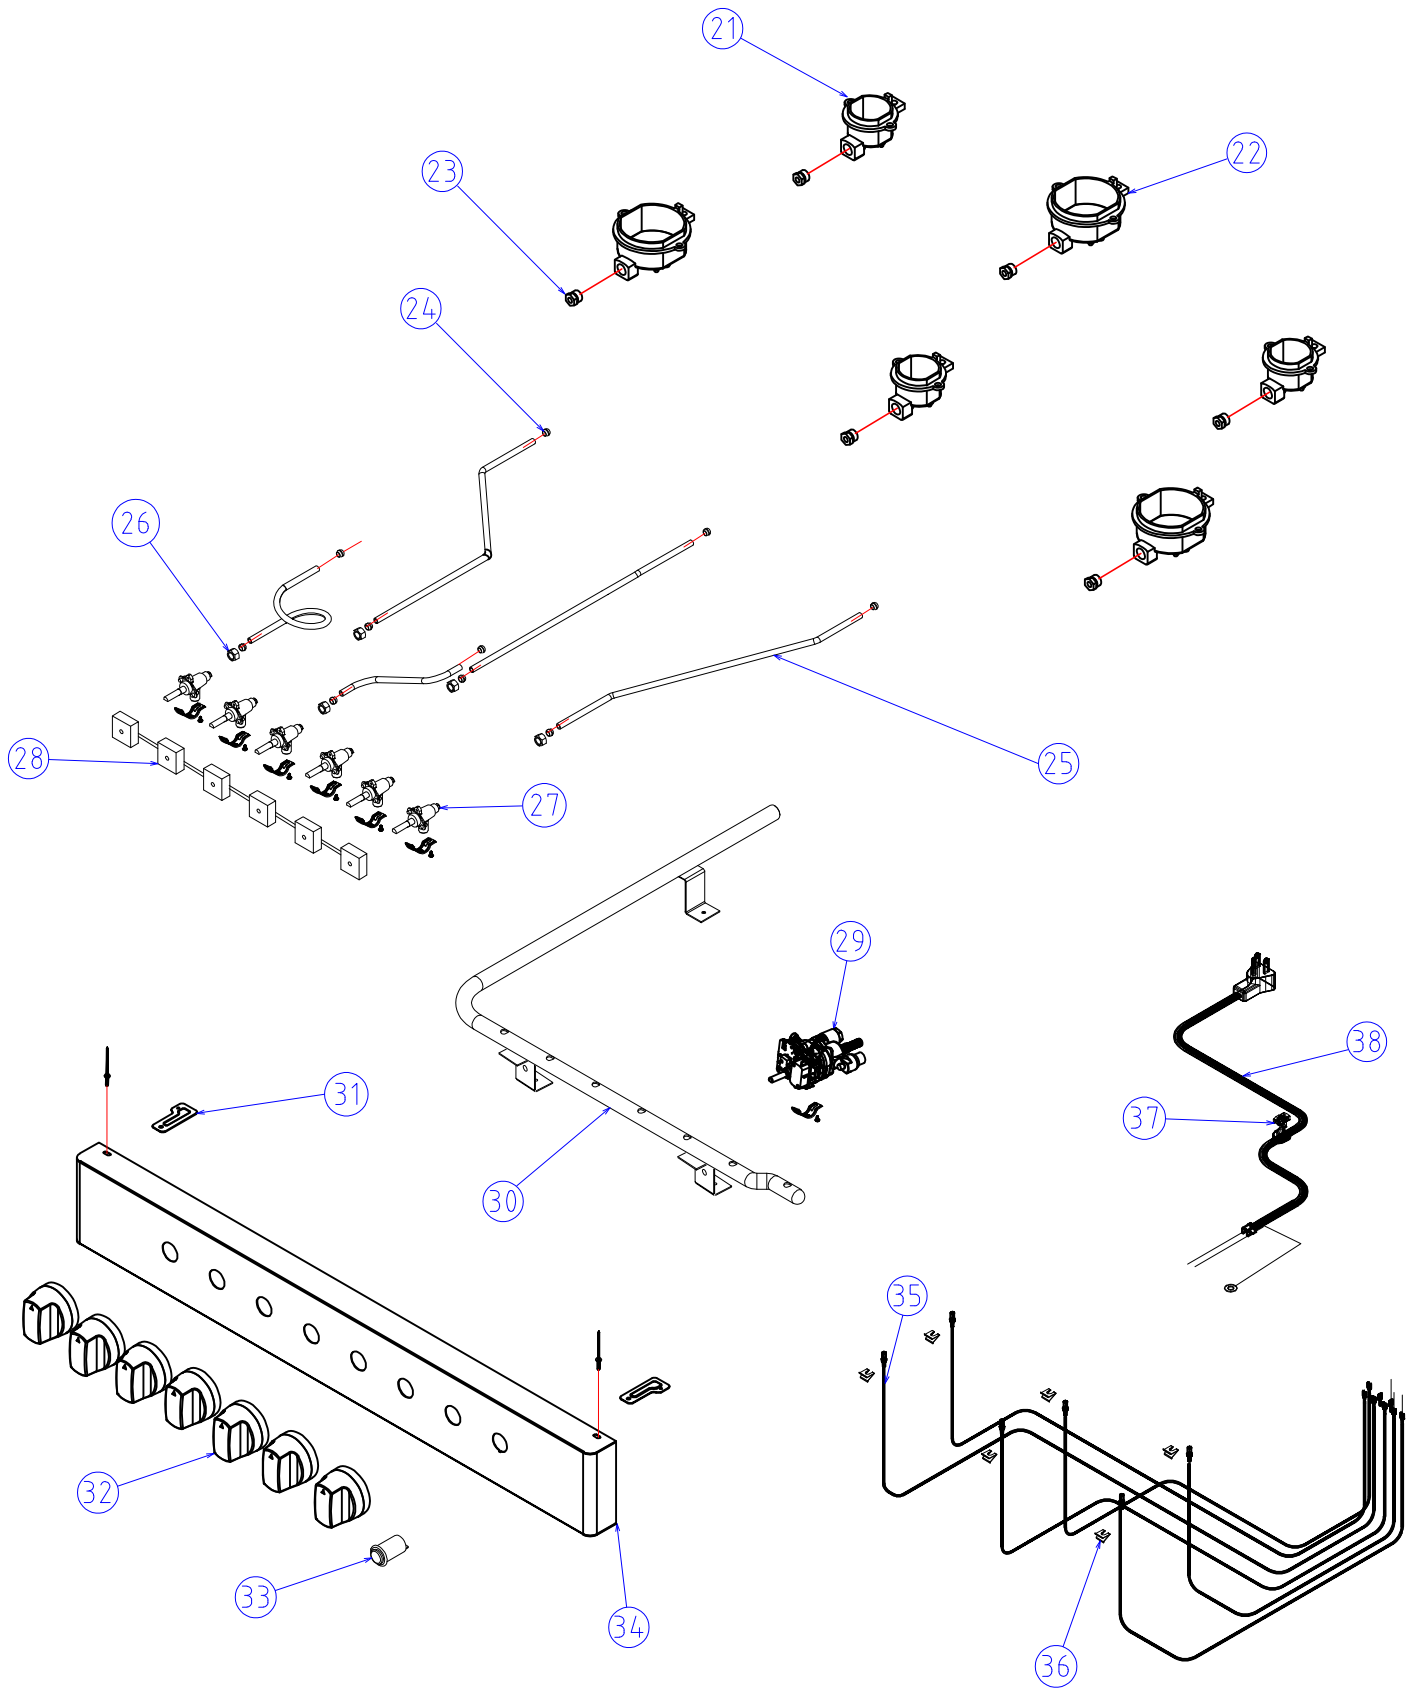

SUPERIOR PART - EXPLODED VIEW

UPPER INNER PART - EXPLODED VIEW

COMBUSTION SYSTEM - EXPLODED VIEW

OVEN - EXPLODED VIEW

30" RANGE - 6 BURNERS

DRAWER: BRAYAN L

VERSION: 1

PAGE 5 OF 6

BACK SIDE - EXPLODED VIEW