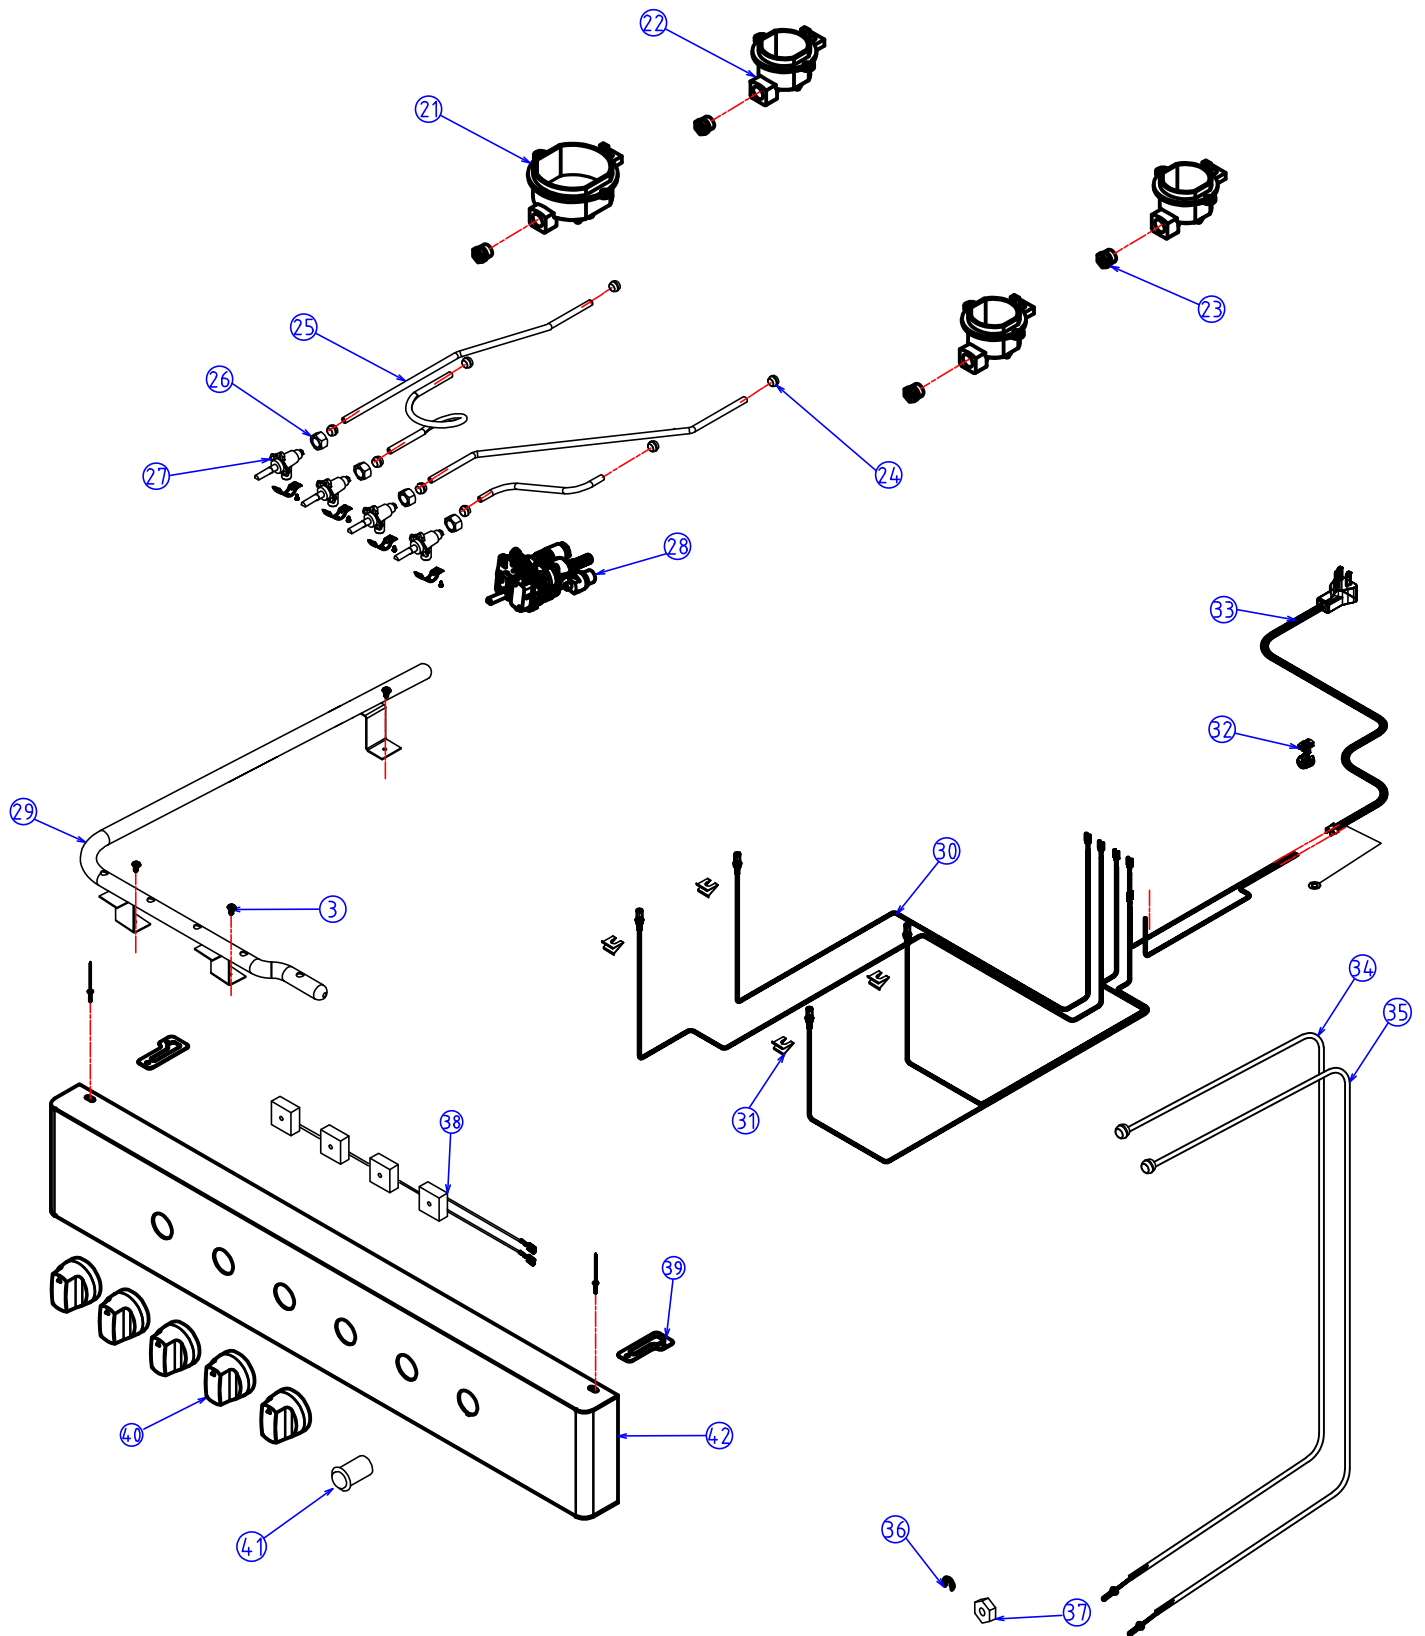

# SUPERIOR PART - EXPLODED VIEW

# FRONT - EXPLODED VIEW

24" RANGE

DRAWER: BRAYAN L

VERSION: 1

PAGE 3 OF 6

# FRONT - EXPLODED VIEW

24" RANGE

DRAWER: BRAYAN L

VERSION: 1

PAGE 4 OF 6

# OVEN- EXPLODED VIEW

24" RANGE

DRAWER: BRAYAN L

VERSION: 1

PAGE 5 OF 6