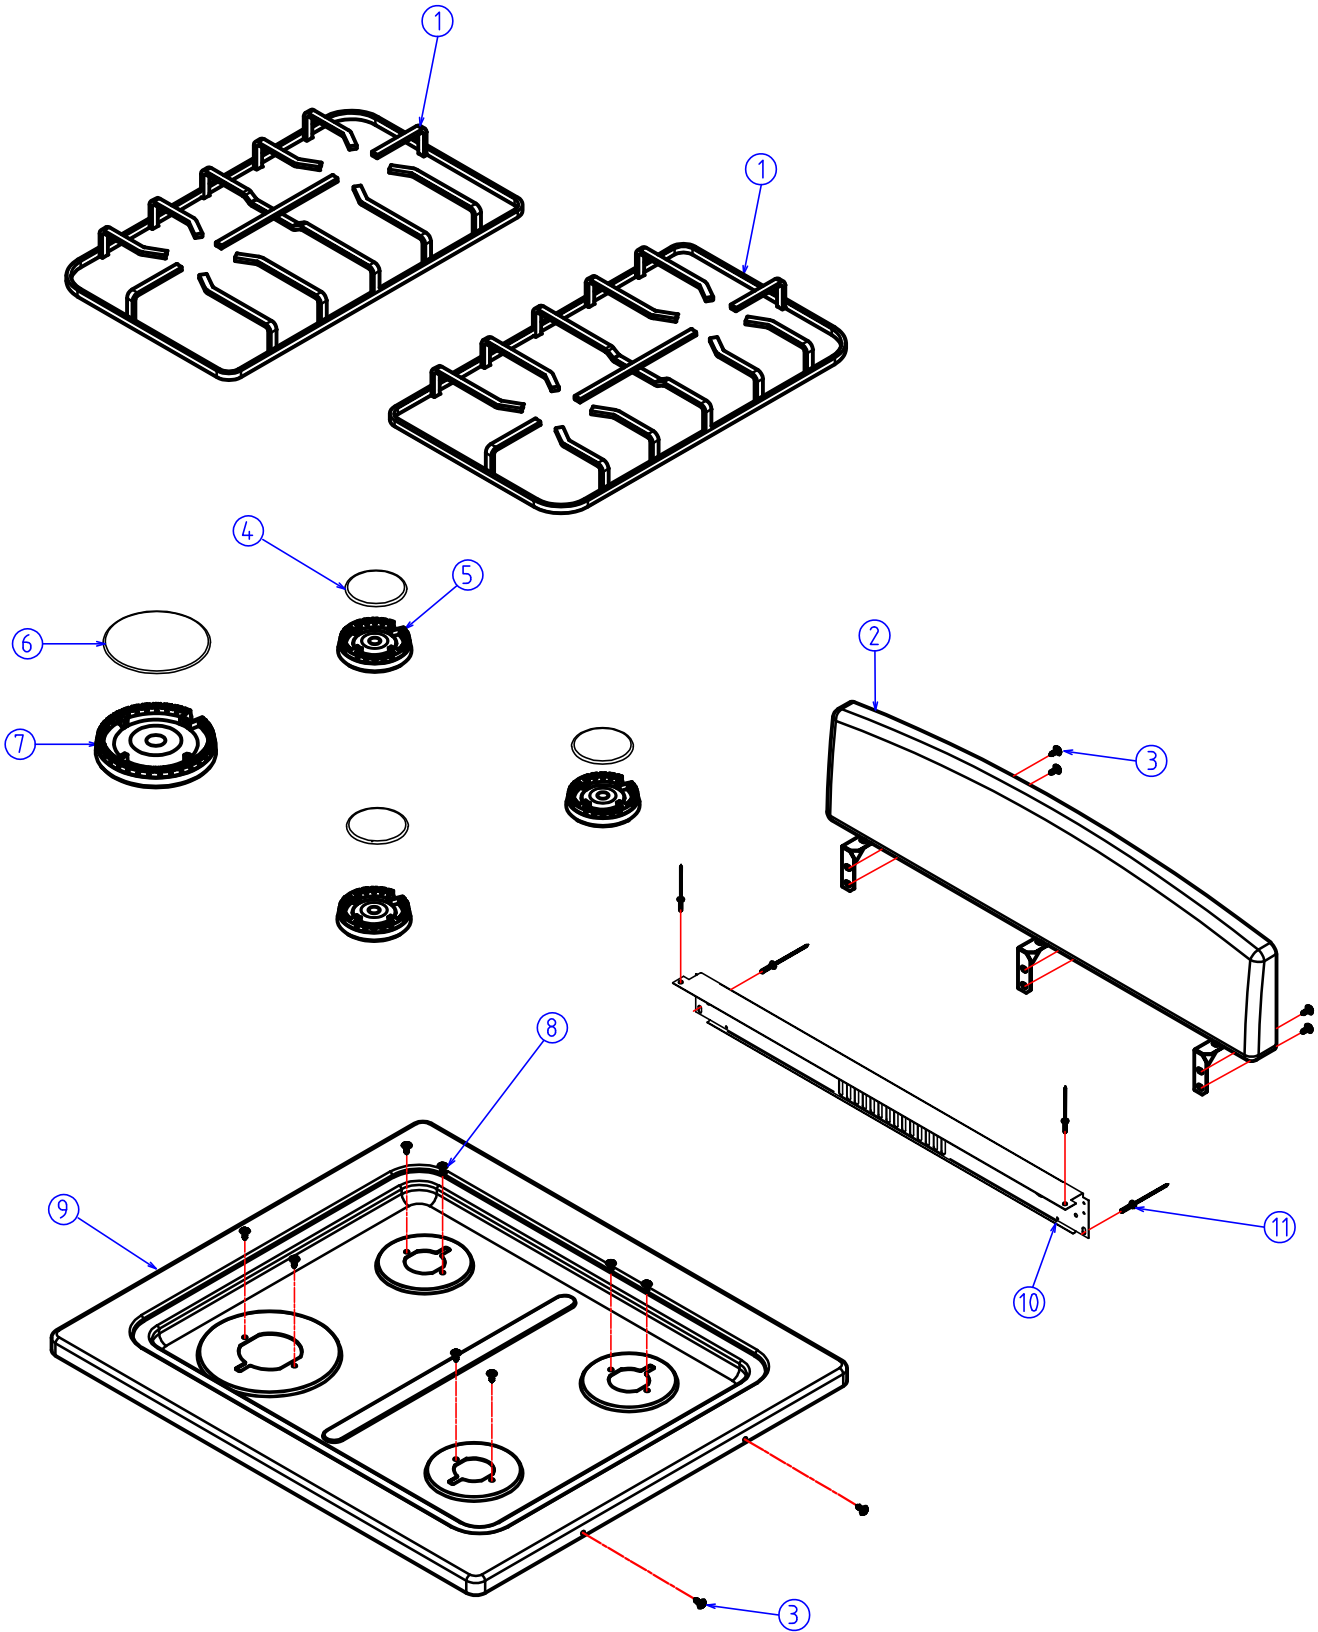

# SUPERIOR PART - EXPLODED VIEW

# FRONT - EXPLODED VIEW

24" RANGE

DRAWER: BRAYAN L

VERSION: 1

PAGE 4 OF 6

# OVEN- EXPLODED VIEW

24" RANGE

DRAWER: BRAYAN L

VERSION: 1

PAGE 5 OF 6