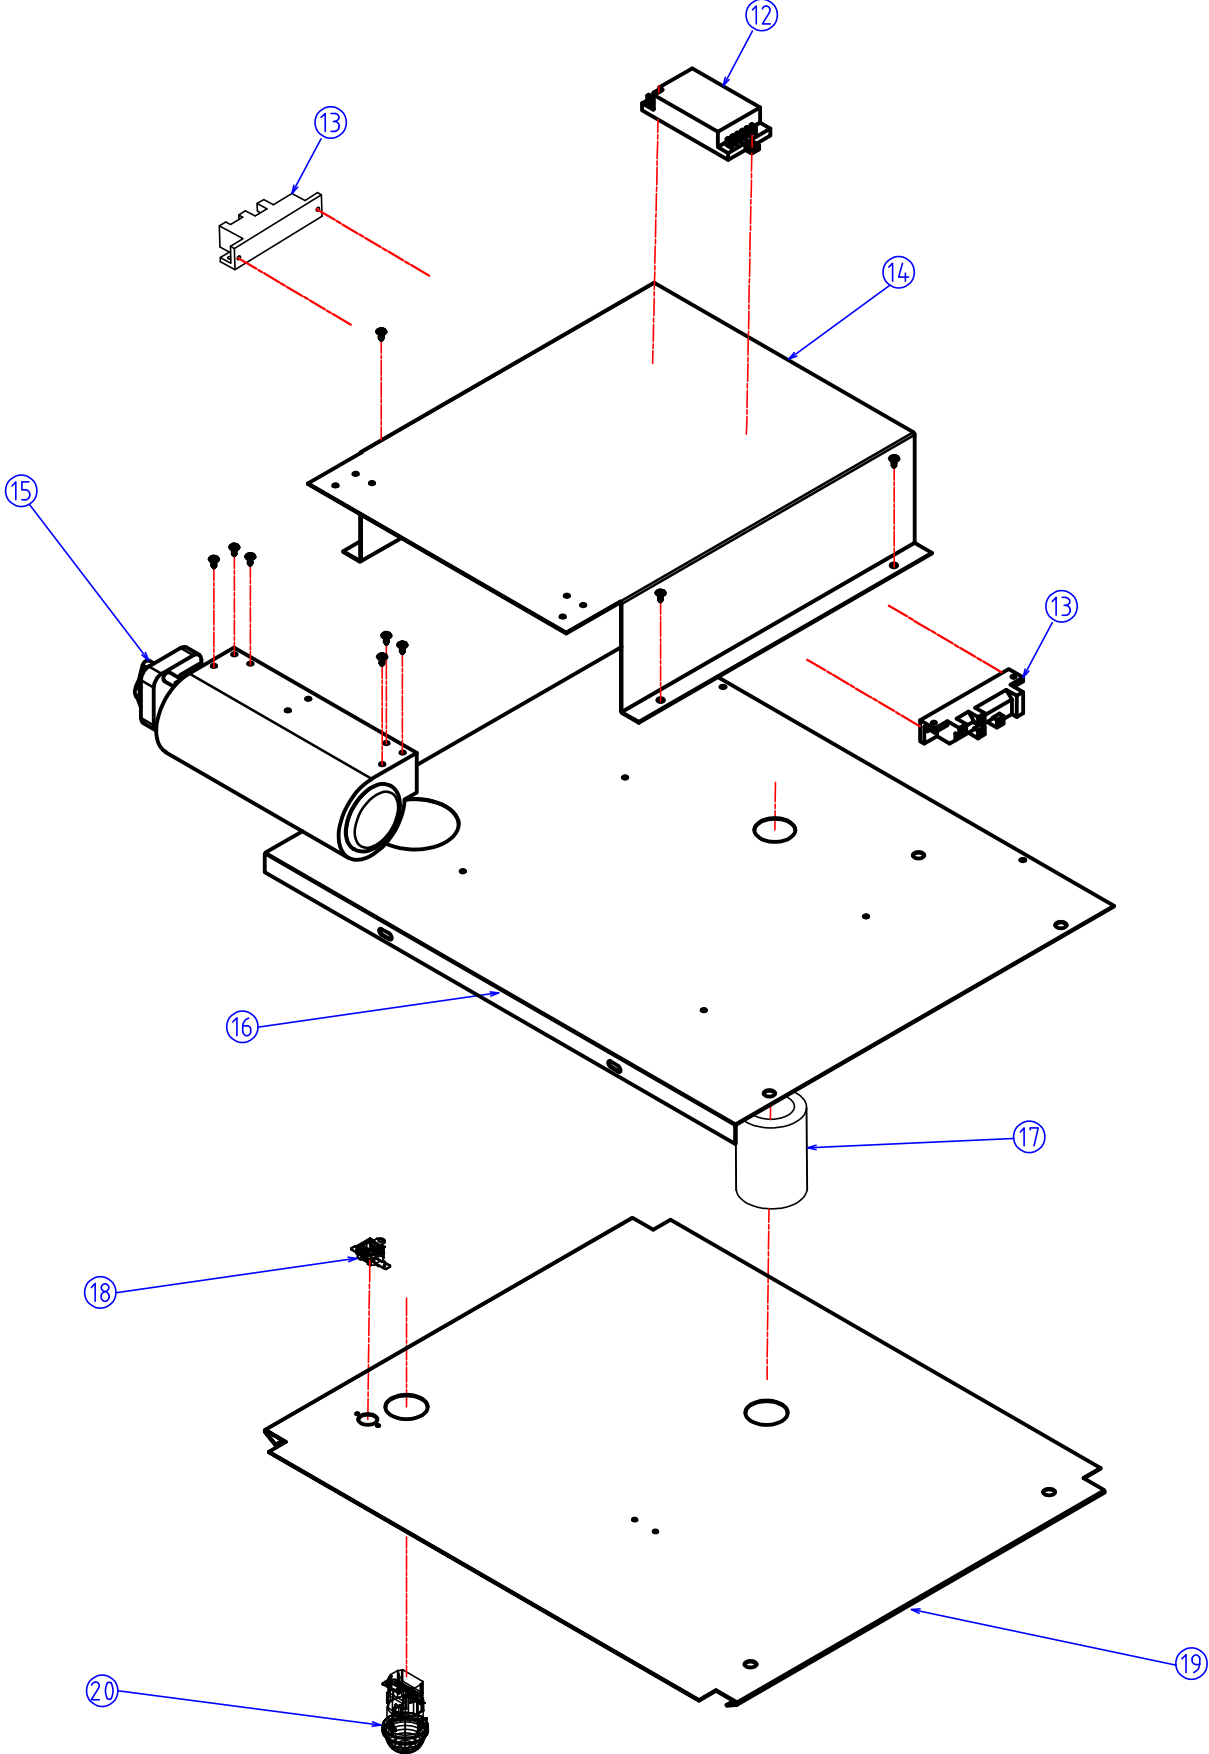

# SUPERIOR PART - EXPLODED VIEW

# FRONT - EXPLODED VIEW

24" RANGE

DRAWER: BRAYAN L

VERSION: 1

PAGE 3 OF 6

# FRONT - EXPLODED VIEW

24" RANGE

DRAWER: BRAYAN L

VERSION: 1

PAGE 4 OF 6

# OVEN- EXPLODED VIEW

24" RANGE

DRAWER: BRAYAN L

VERSION: 1

PAGE 5 OF 6