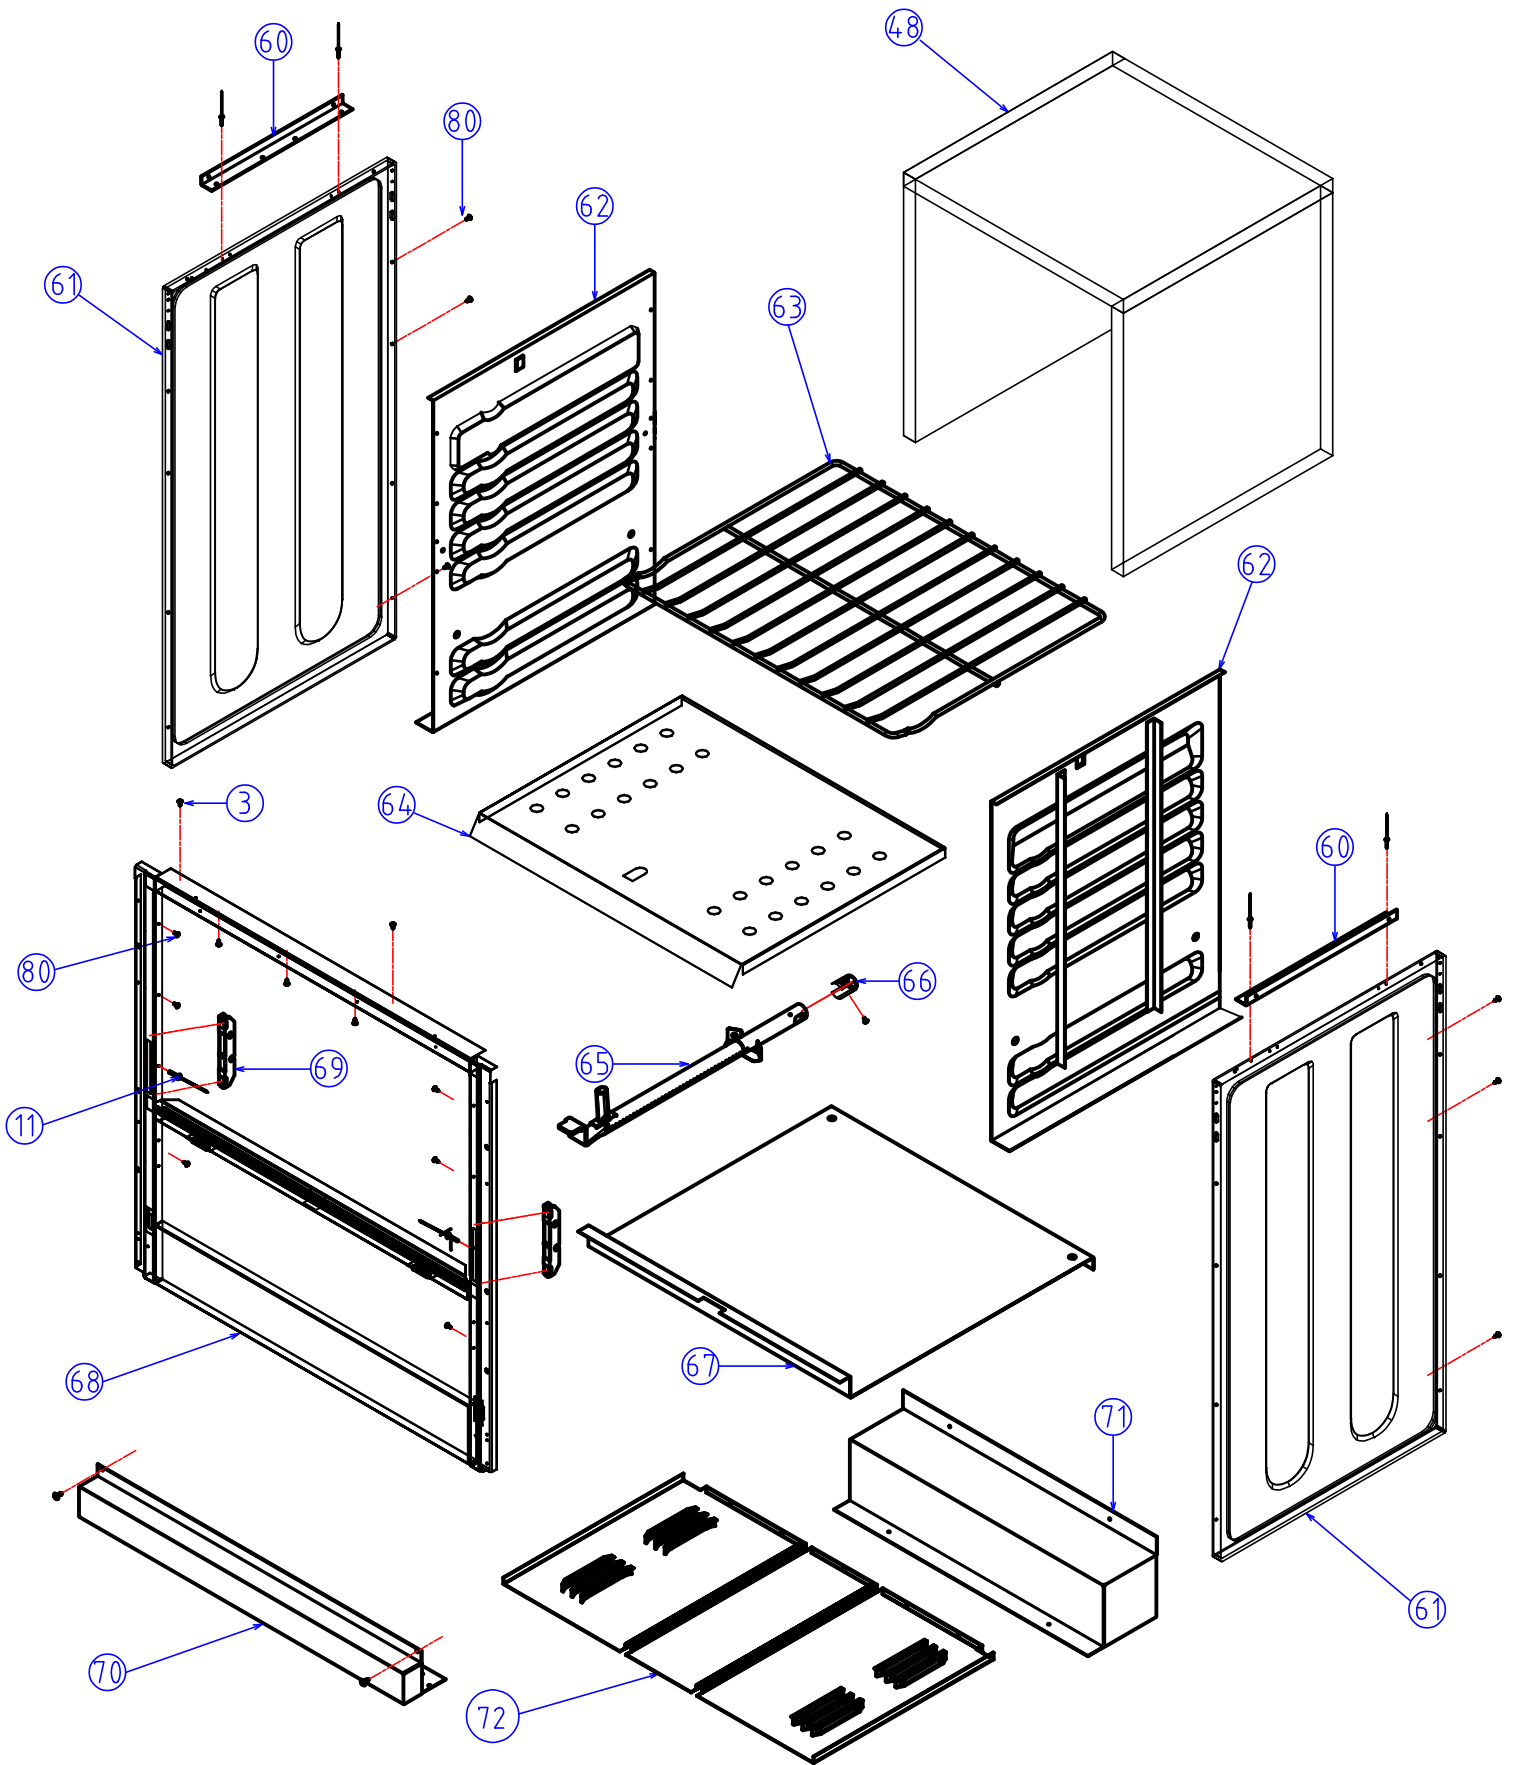

# FRONT - EXPLODED VIEW

24" RANGE

DRAWER: BRAYAN L

VERSION: 1

PAGE 4 OF 6

# OVEN- EXPLODED VIEW

24" RANGE

DRAWER: BRAYAN L

VERSION: 1

PAGE 5 OF 6