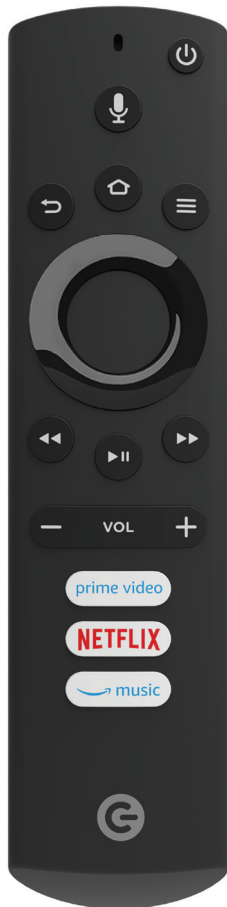

element

65" | 4K UHD SMART TV

amazon fireTV EDITION

VOICE REMOTE WITH
AMAZON ALEXA

EL4KAMZ6517 UPC CODE: 851401005961

EL4KAMZ6517T UPC CODE: 851401005978

FEATURES

- Voice Remote with Amazon Alexa
- Built-in 3D Video Noise Reduction
- Built-in BTSC/SAP
- Over-the-air ATSC/NTSC RF Input Support
- Digital/analog Channel Auto Tuning
- V-CHIP Support/CCD
- Component + HDMI Supports 480i, 480P, 720P, 1080i, 1080P, 2160P (Only HDMI)
- HDCP 2.2 Support
- Bluetooth 4.1 Support
- 1 Year Manufacturer Warranty
- Toll-free 24/7 Customer Support
- Online Manual/Firmware Access

DISPLAY SPECS

- Diagonal Panel Size 64.5 in
- Active Area 1428.48mm(H) x 803.52mm(V)
- Aspect Ratio 16:9
- Panel Resolution 3840 x 2160
- Panel Refresh Rate 60 Hz
- Brightness Uniformity 75%
- Dynamic Contrast Ratio 3500:1
- Viewing Angle 178°(H) x 178°(V)
- Maximum Color 1.07 Billion
- Response time Gray-Gray 8 ms
- Best-ever clarity, color and definition with variable backlight which also enhance dark and bright screen image

ELECTRONICS

- DNR 3D
- Digital Comb Filter/Type 3D

TV SYSTEM & VIDEO STANDARDS

- TV System ATSC/NTSC M
- Composite/C-Video Input PAL/NTSC

DIMENSIONS

- Stand 57.36"W x 35.24"H x 11.8"D
- No Stand 57.36"W x 33.31"H x 3.47"D
- Weight 47.6LB / 74.5LB Carton
- VESA: 400 mm x 200 mm

CONNECTIONS

- HDMI x3
- HDMI ARC x1
- Component Yes
- Composite Yes
- Optical Out Yes
- TV/DTV Yes
- Ethernet 10/100
- USB 2.0 x1
- USB 3.0 x1
- SD Card Slot Yes
- Headphone Yes
- RCA Input Yes
- Bluetooth 4.1